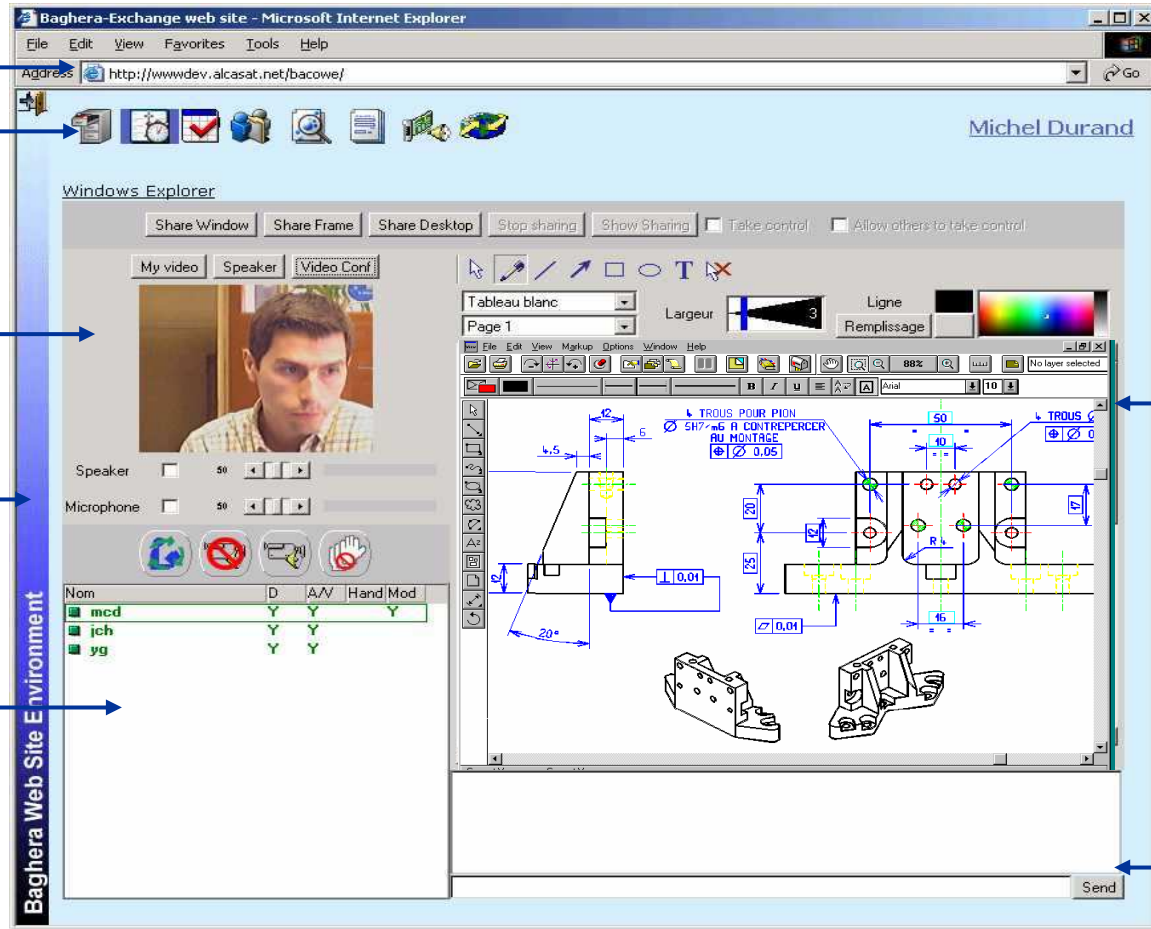

## Remote connection to training centers

# E-education/e-communities solutions

From standard Internet browser

Groupware applications

- > scheduler
- > files manager
- > .....

Videoconference

- > self video
- > remote video

Audio/Video controls

- > microphone
- > speakers
- > camera

List of connected people

Access to portals (data & links)

Shared application

- > real time update of documents
- > shared (seen and shown) by each participant

Chat area

Accessible from the usual user's environment (office & PC) Using its favourite Internet browser

No specific software installation on the user's PC  
The latest version available at each new connection